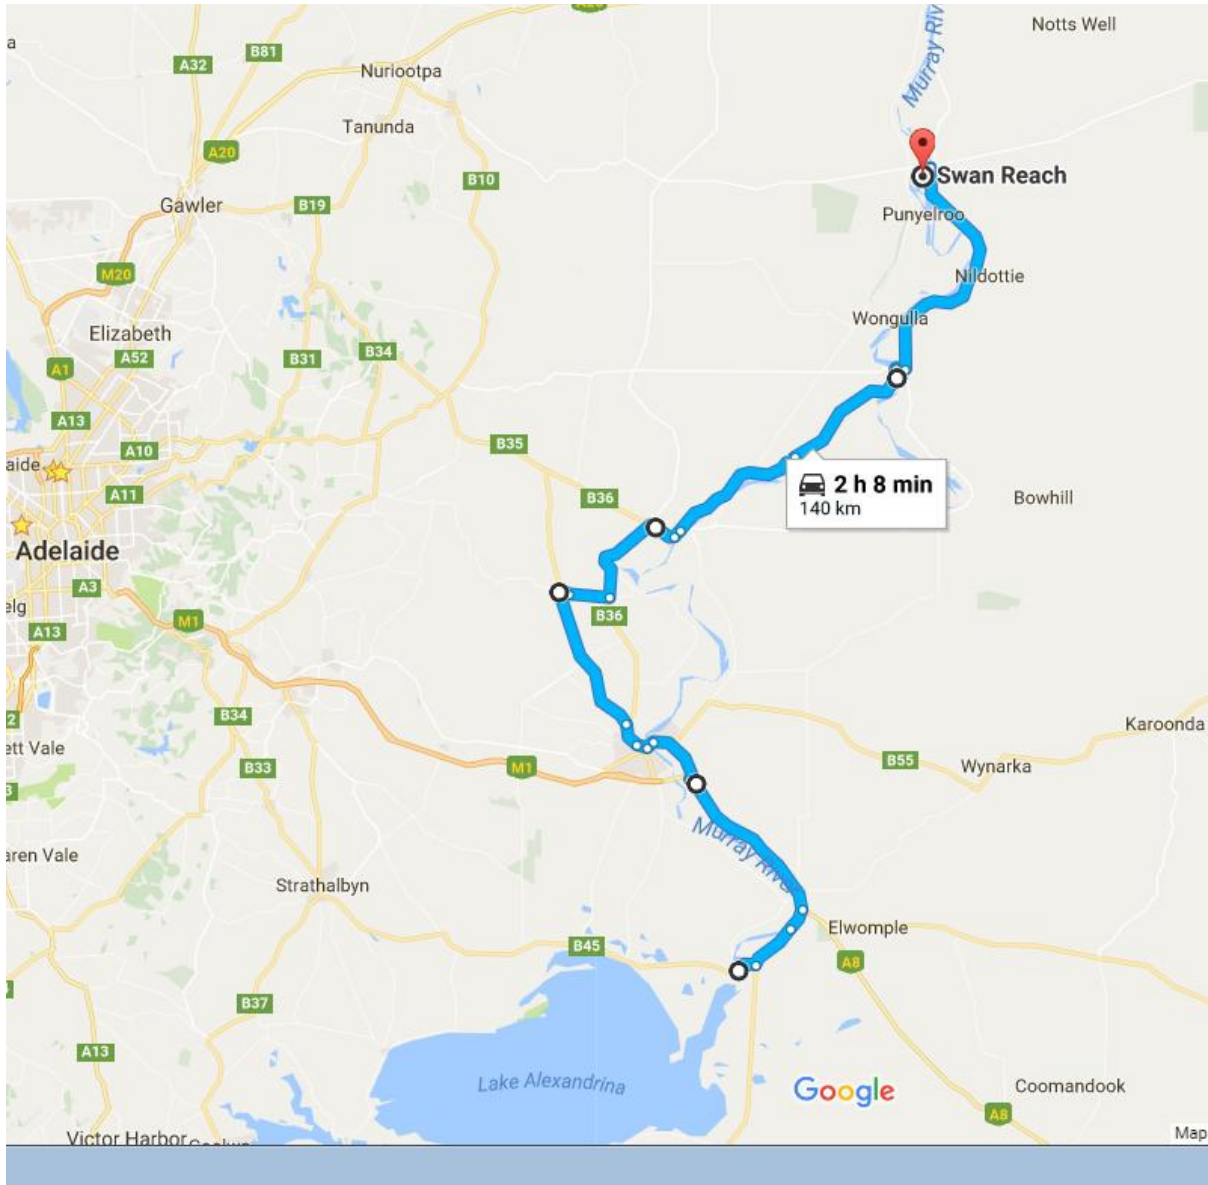

MG Car Club "F TROOP"  
Graham Menz Memorial Punt Run  
29 October 2017

Meeting Place: Car park to the north of the Wellington Court House Langhorne Creek Road

[35°19'51"S139°23'8"E](#)

Start Time : 9.30 a.m. for a 10.00 departure

Anticipated Finish: 12.30 pm at Swan Reach Hotel 1 Hasse Hill Rd, Swan Reach, for optional lunch.

For catering purposes, please advise Harry Dickson (HTB57@Hotmail.com) if you would like to join us for lunch at the Swan Reach Hotel; Menu/costs to be advised in due course.