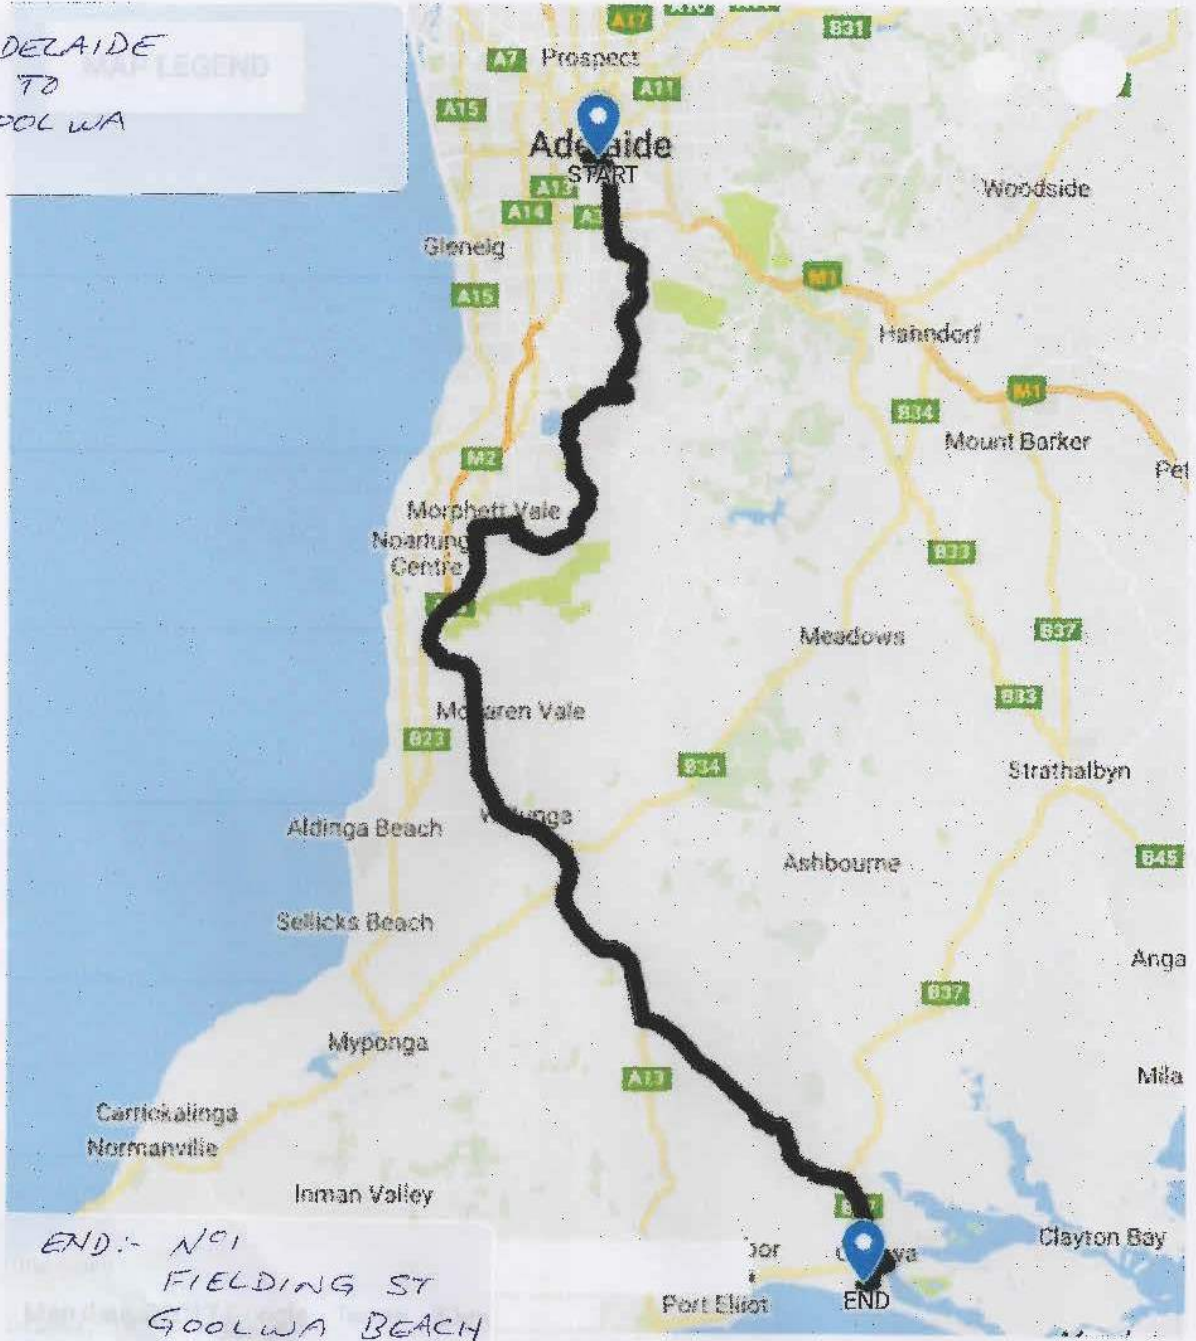

Legend:

TL/R Turn Left or Right  
BL/R Bear Left or Right  
Cont. Continue on same road  
R3 Leave roundabout at 3rd exit (or as numbered)

Welcome to all first timers and new members.  
Please remember to sign the attendance sheet  
Drive safely and have fun.

	Direction:	Route:	Notes	Km.	Miles
	Start: 09.00am				
1	TL	Veale Gardens into South Terrace	i.e. head west	0.0	0.0
2	TL	South Tce into Sir Lewis Carol Ave	At lights	0.5	0.3
3	TR	Sir Lewis Carol Ave into Unly Rd	At lights	1.6	1.0
4	Cont	Unley Rd, becomes Belair Rd	Over Cross Rd		
5	TL	Belair Rd into Blythewood Rd	At lights.	6.4	4.0
6	R3	Blythewood Rd into Old Belair Rd	Scotch College on left	7.1	4.4
7	Cont	Old Belair Rd			
8	BR	Old Belair Rd into Russell St		9.1	5.7
9	TL	Russell St into Main Rd, Blackwood	BP and bottle shop on right	9.3	5.8
10	Cont	Main Rd into Blackwood	Route 57		
11	R3	Main Rd into Corromandel Parade		12.1	7.5
12	Cont	Corromandel Parade	Over several mini roundabouts.		
13	TL	Corromandel Pde into Craiglee Dve		14.9	9.2
14	BR	Craiglee Dve into Coromandel Pde		15.0	9.3
15	Cont	Coromandel Pde,	Becomes Murrays Hill Rd		
16	TR	Murrays Hill Rd into Black Rd	Tee Junction	17.5	10.9

ADELAIDE  
TO  
GOOLWA

END:- N91  
FIELDING ST  
GOOLWA BEACH