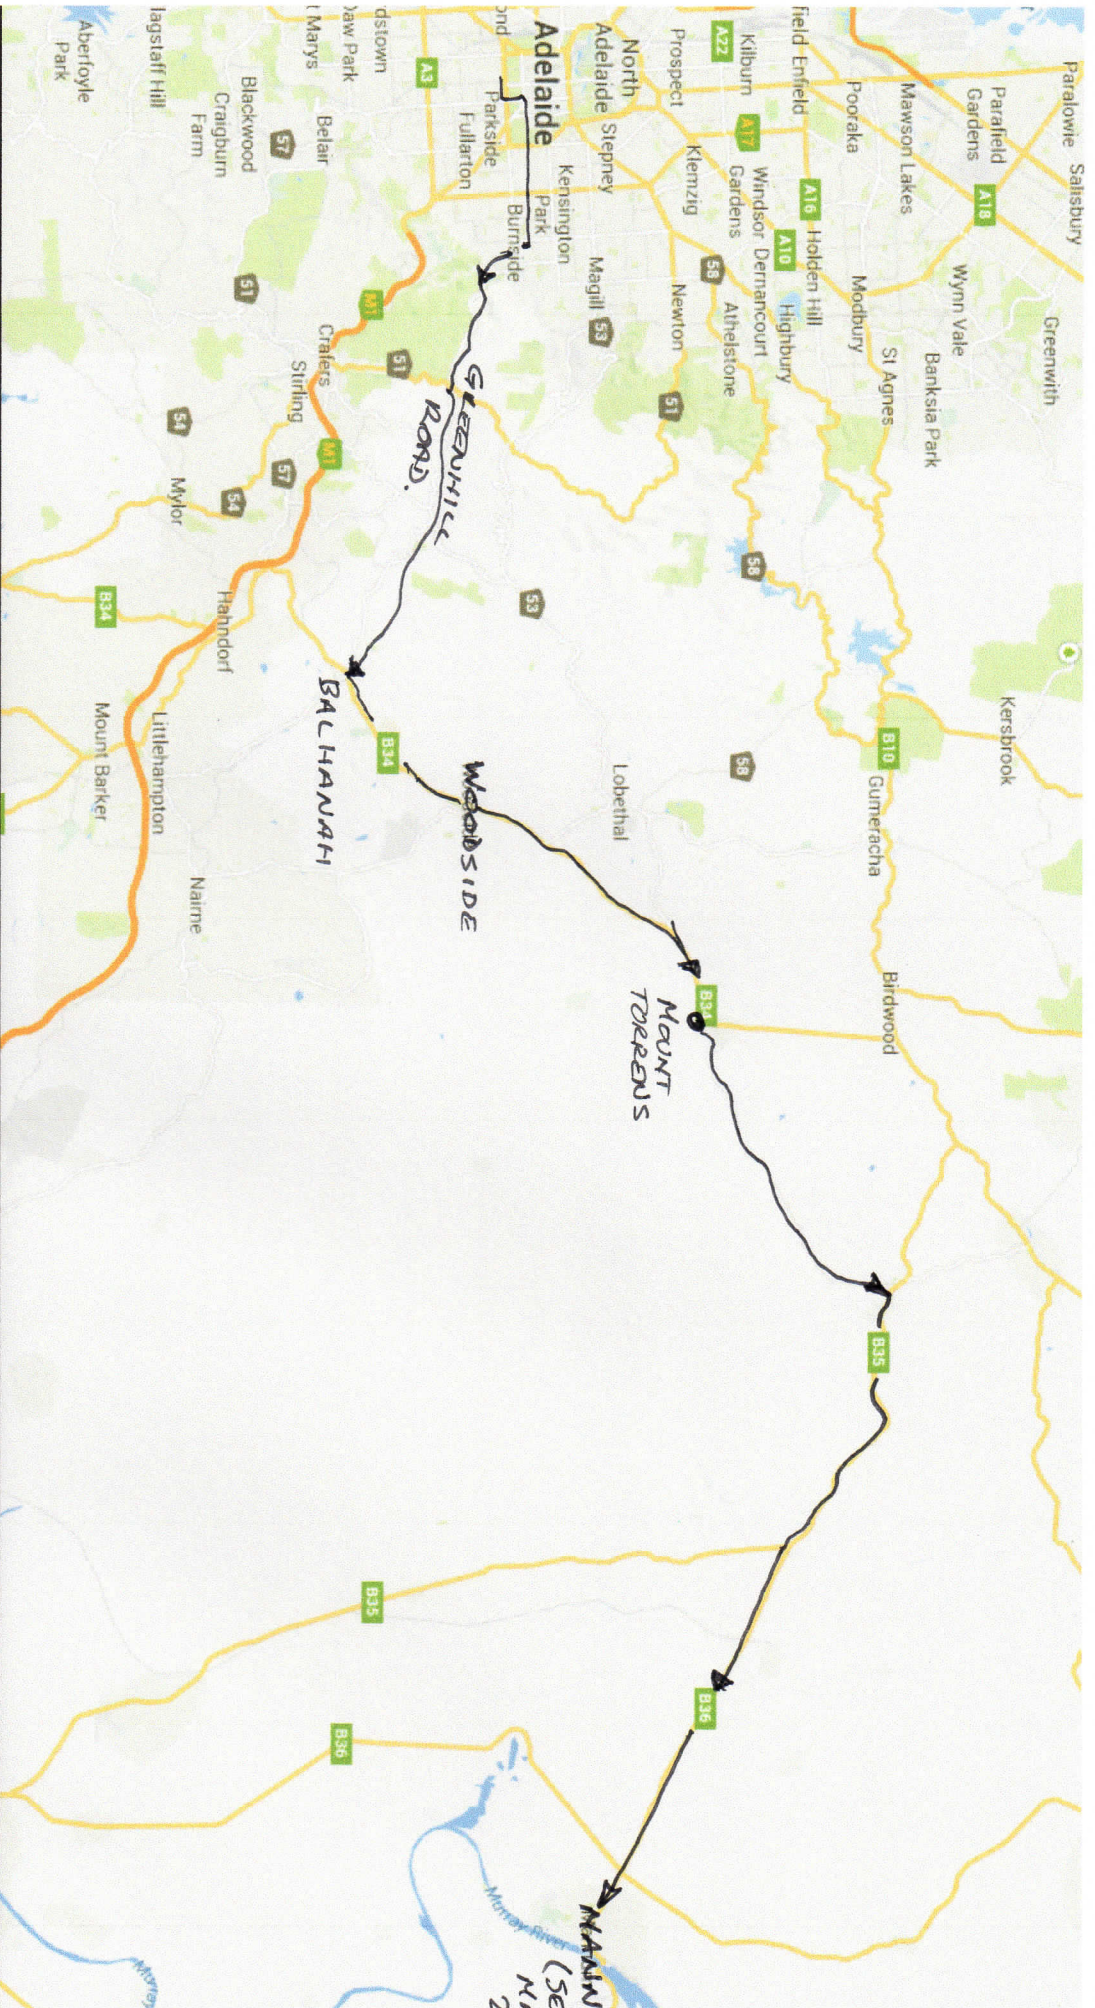

MAP 1. ADELAIDE TO MANNUM (YOUNG HUSBAND)

<https://www.google.com.au/maps/@-34.9298164,139.0392899,11z>

Google

Map data ©2015 Google 5 km

Google

Map data ©2015 Google

500 m