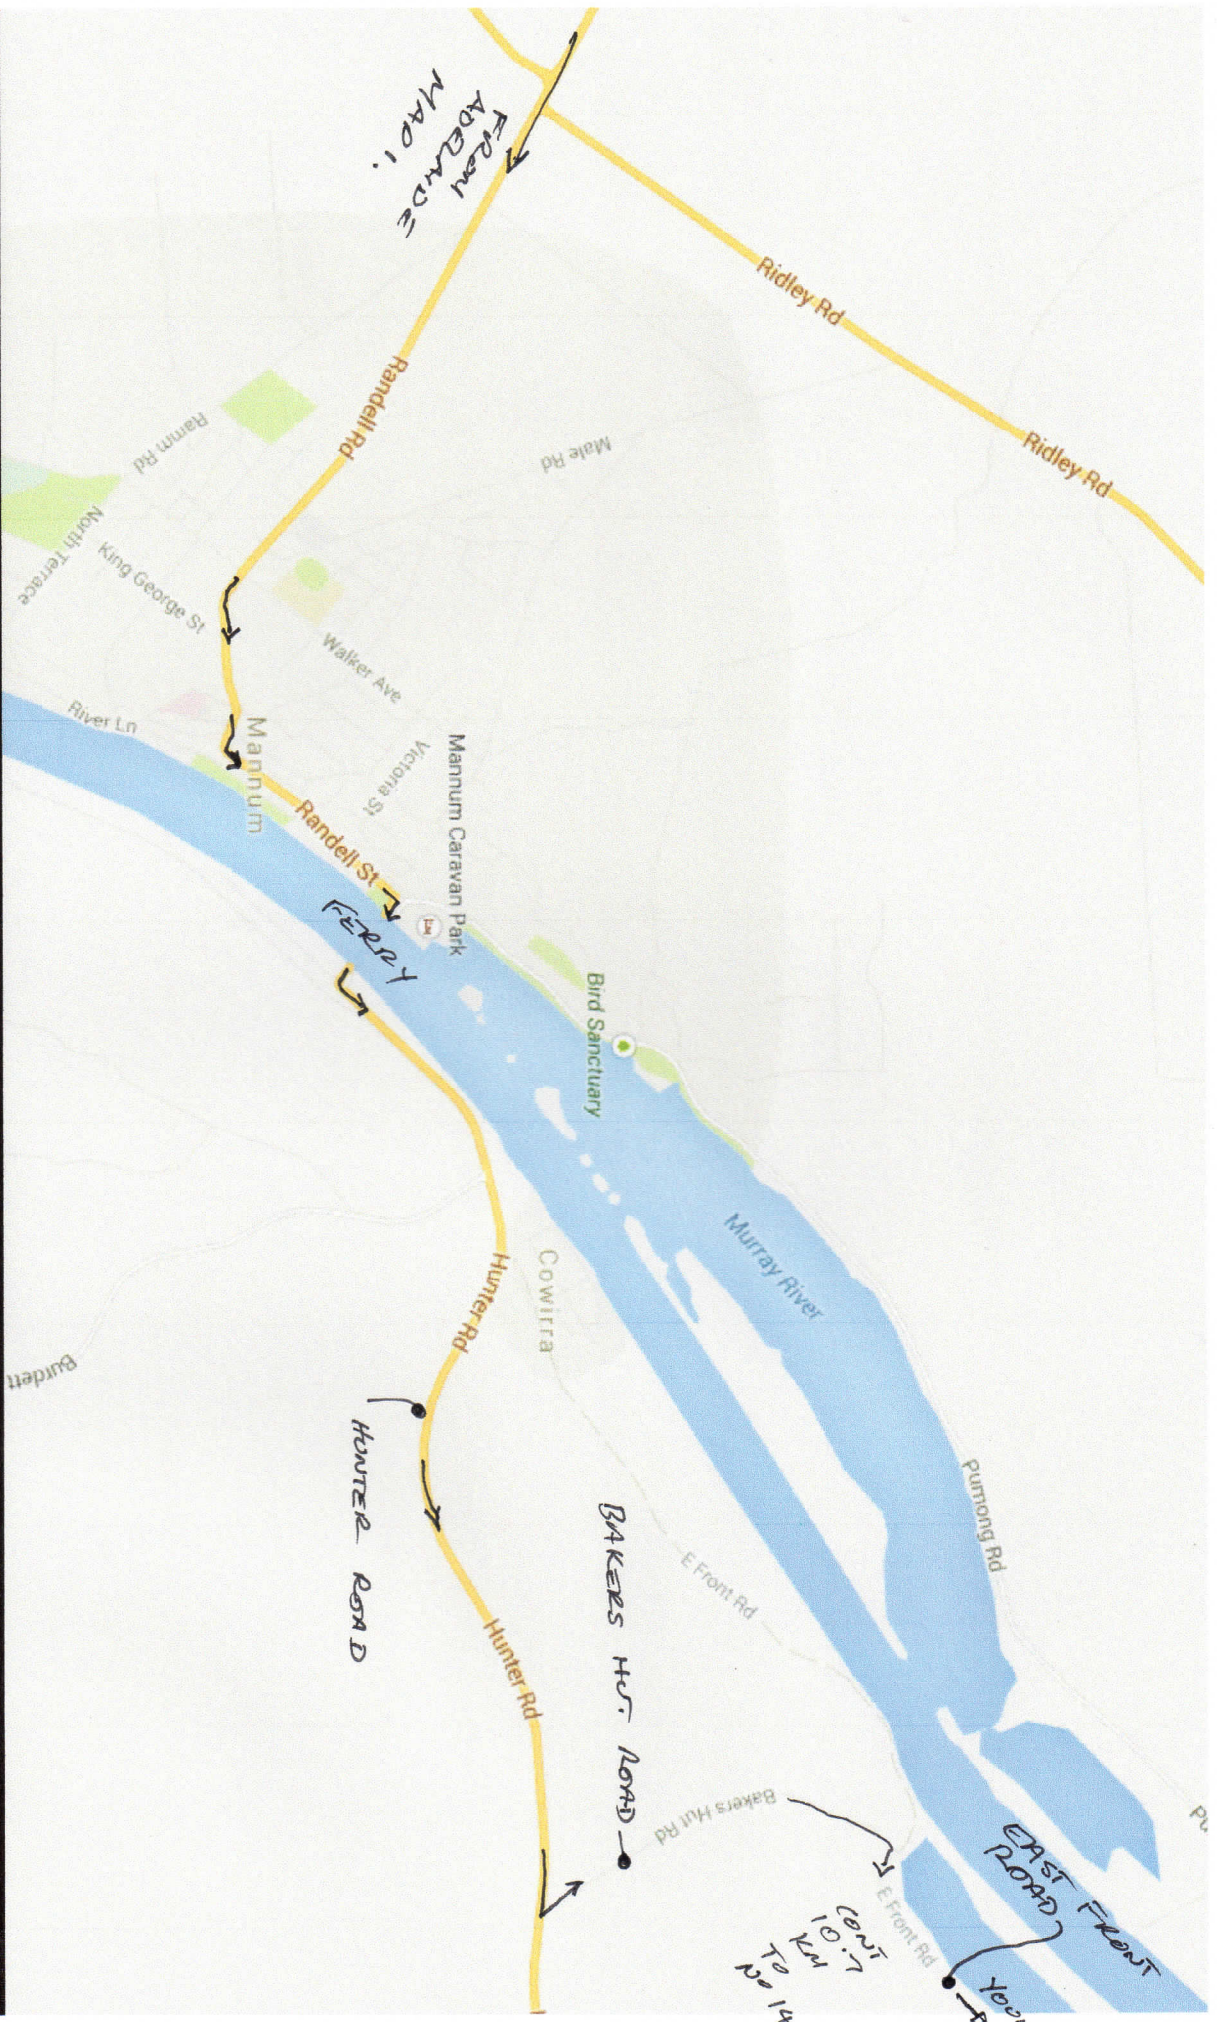

MAP 1. ADELAIDE TO MANNUM (YOUNG HUSBAND)

<https://www.google.com.au/maps/@-34.9298164,139.0392899,11z>

Google

Map data ©2015 Google 5 km

Google

Map data ©2015 Google

500 m